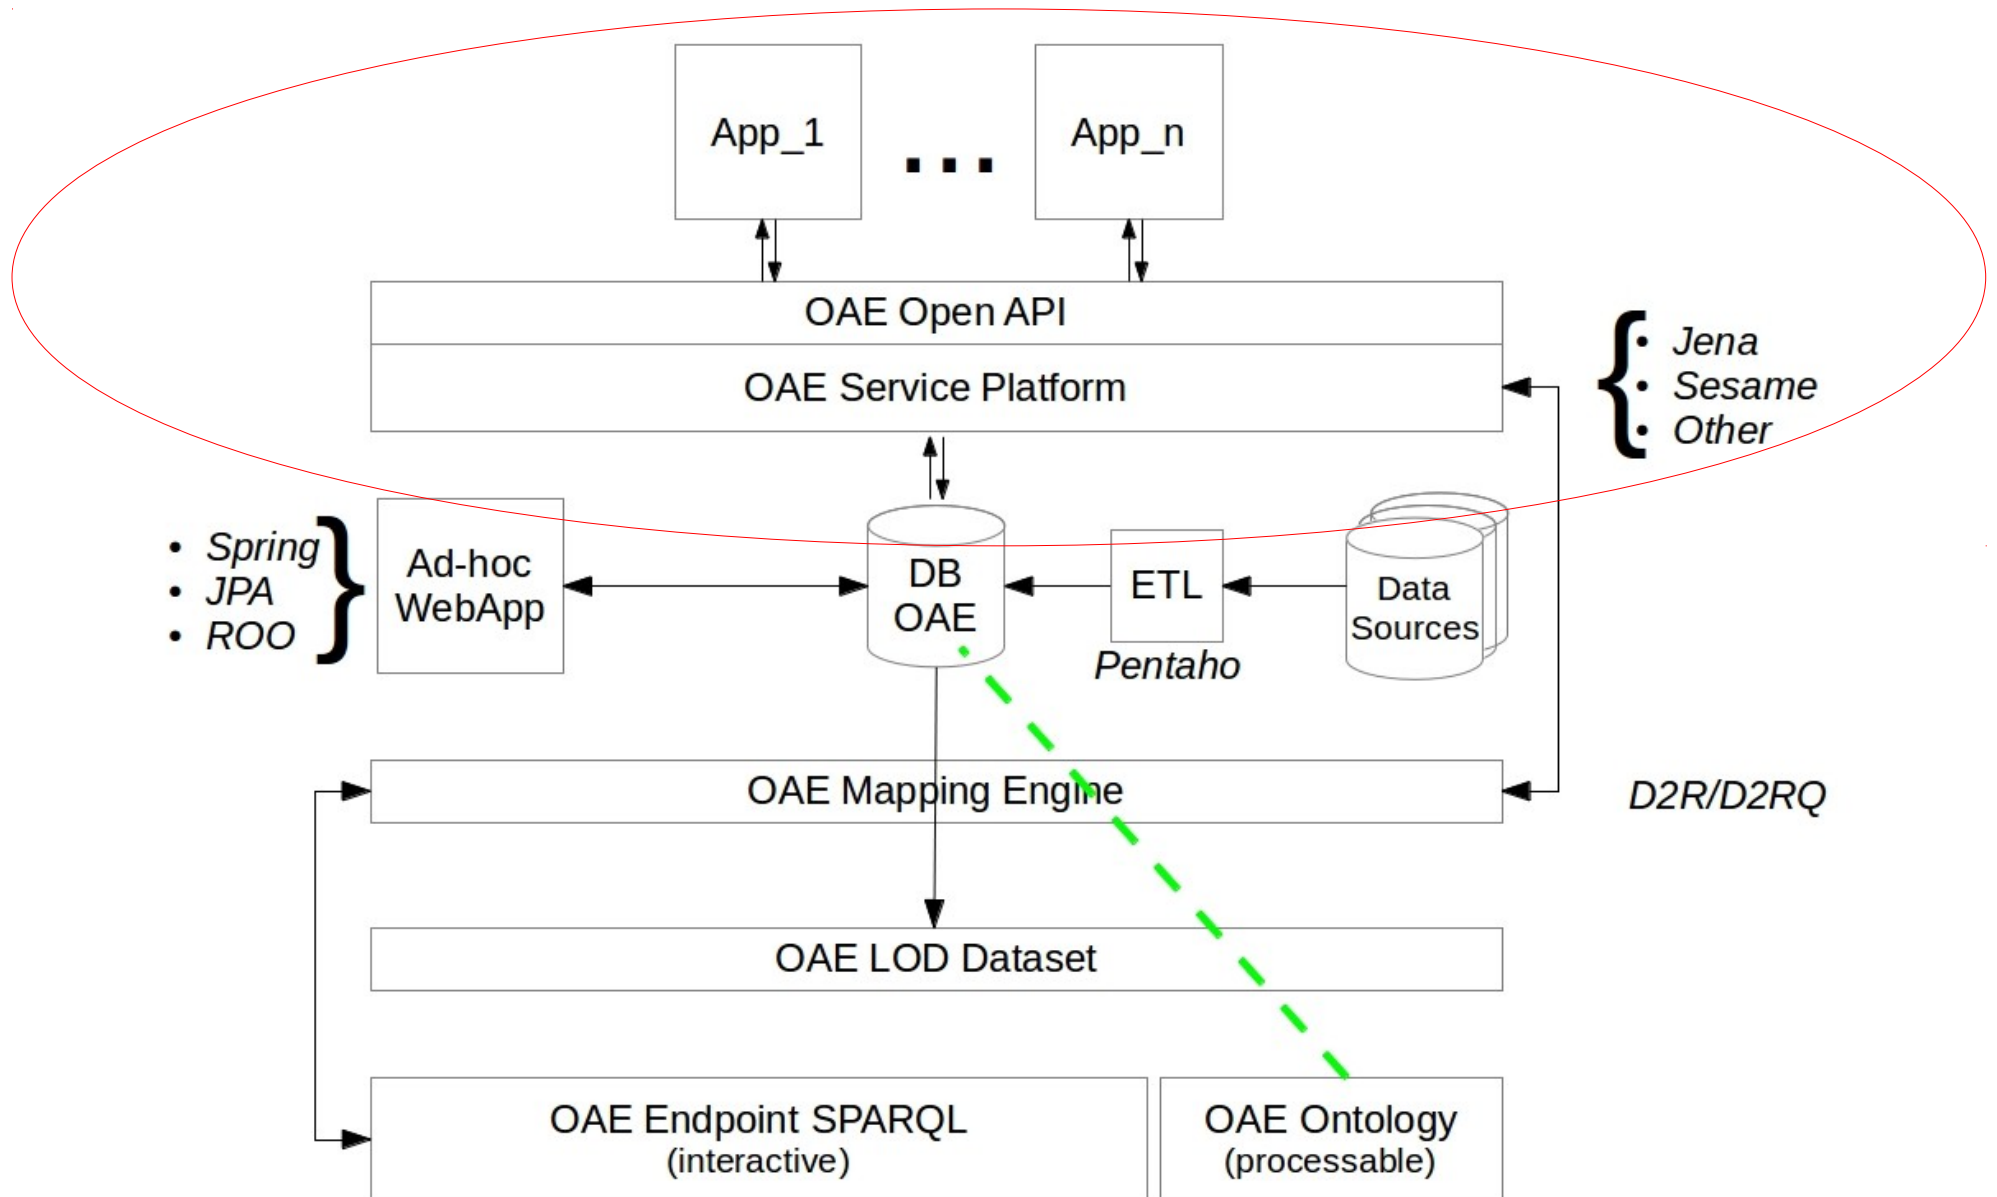

System architecture

Linked Open Data

Linked Open Data

- Adoption of existing methodologies
 - Identification of heterogeneous data sources
 - Design of a “data reconciliation” structure
 - E.g. Relational model, Ontology
 - Use of extract, transform and load (ETL) OSS tools
 - Data management via OSS Web-based tools
 - Data publication as Linked Open Data
 - CC-BY-SA license
 - Copy and redistribute
 - Remix, transform and build upon

Linked Open Data

- Ready to be queried via SPARQL
- (Re)used, explored, reasoned upon according to the ontology
 - Consistency check
 - New discoveries and future inferences
- Knowledge generation and sharing
 - Semantic Web of Data to reach out to people on AEL's practices

Free Open Source Software

Free Open Source Software

- Service platform
 - User management and profiling
 - Open API “on top of” LOD
 - REST calls
 - JSON format
- Abstraction on LOD-based information and knowledge
- Have (more) technologists/programmers/computer scientists involved
- GPL licence